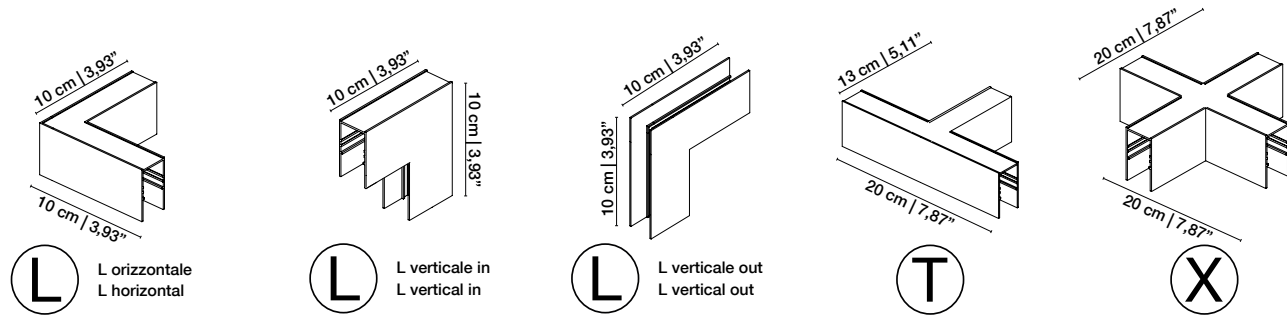

Connettori meccanici - mechanical connectors