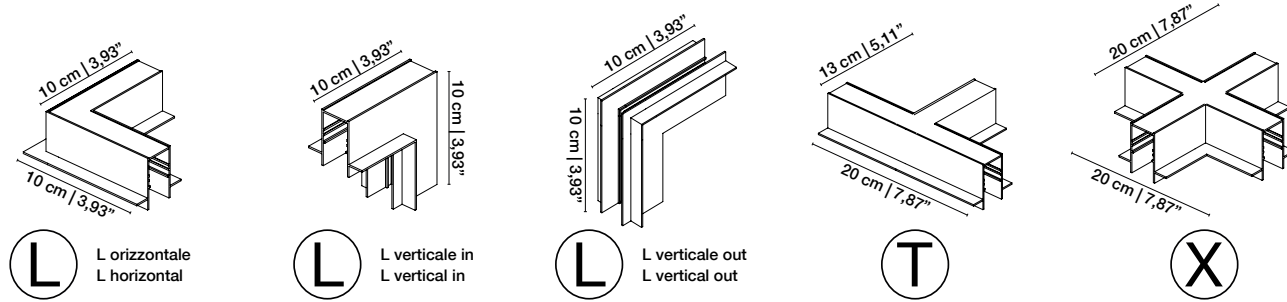

Connettori meccanici - mechanical connectors