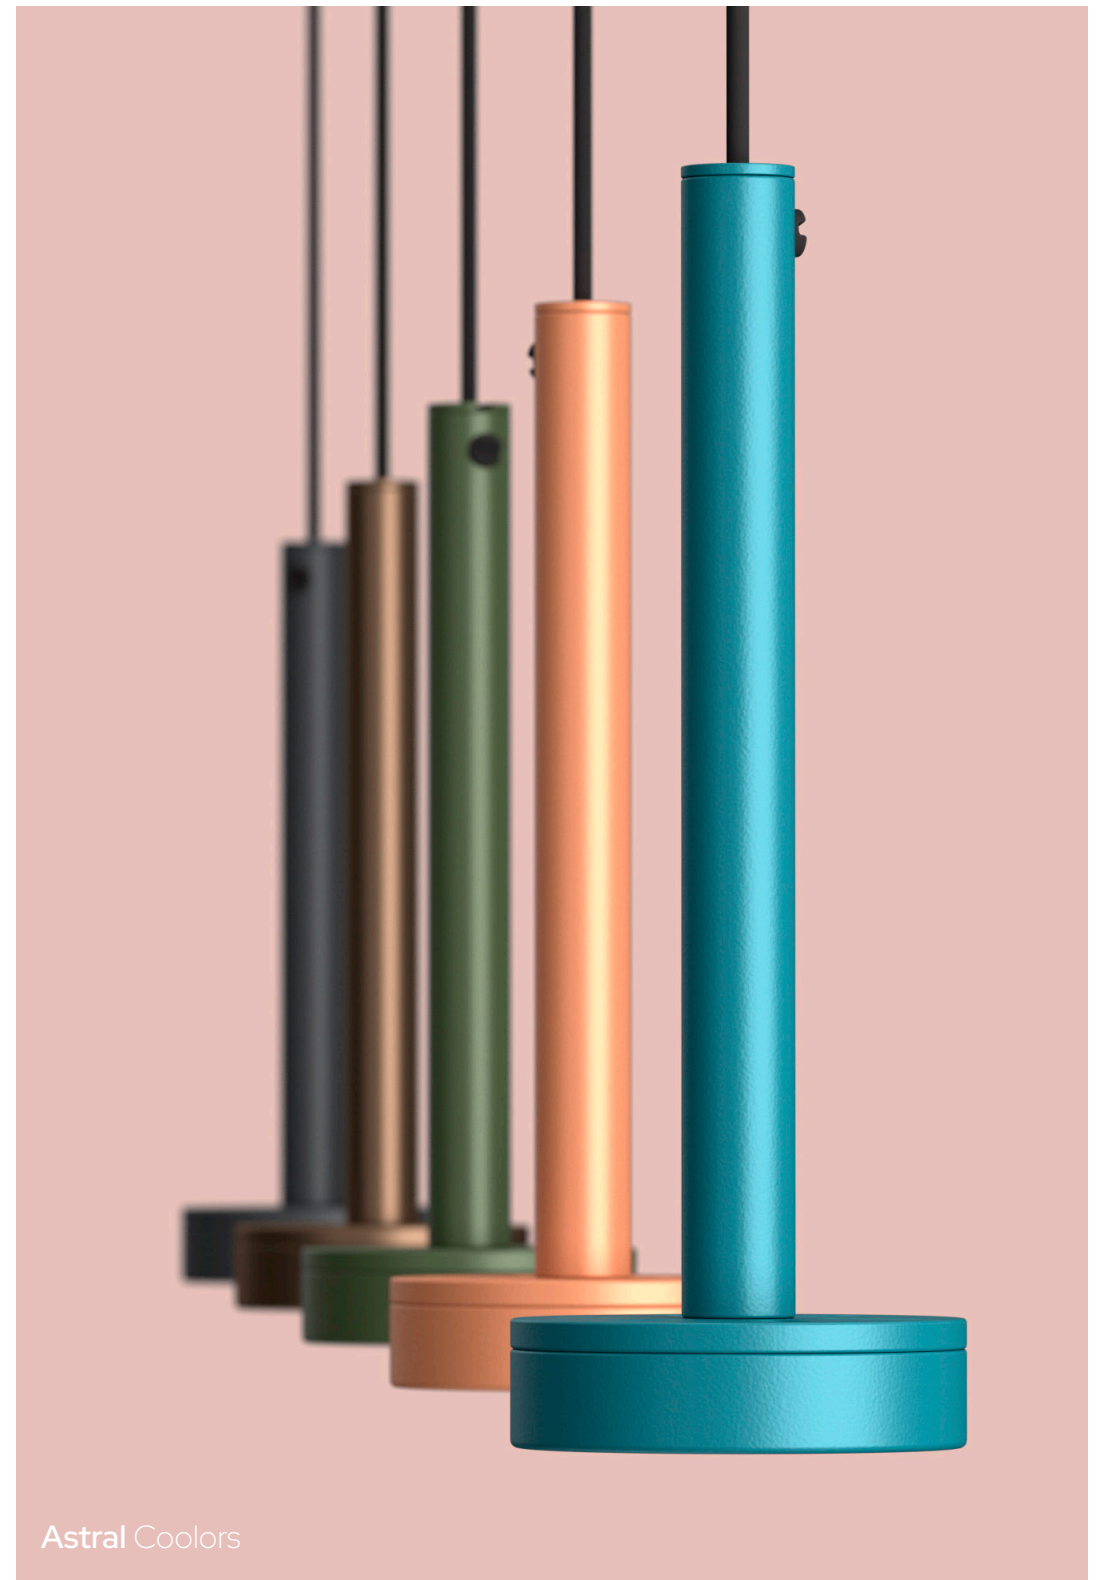

Gocce Project 113

Gocce Collection

Astral Project

Astral Colors

Itala Collection

Itala Project

Astract Wave

ART DIRECTION/STYLING
Studio in Project.