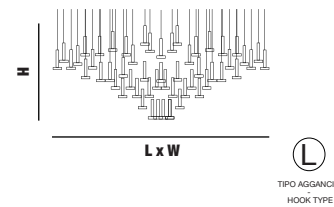

ASTRAL S158

L x W 220 x 160 cm | 86,61" x 62,99"
H 90 cm | 35,43"

158 spotted 474W - 4000°K - 12 Vdc - SMD 5630
44220 lm - life time 30.000 hrs - Dimmable: yes
79 Kg - on demand V3 - Energy Efficiency: E

€ 40.438,00