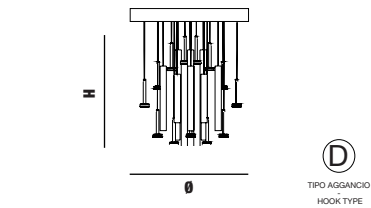

ASTRACT diamante

Ø 65 cm | 25,59"
H 70 cm | 27,56"

41 led 152W 12 Vdc - 4000 °K - 14520 lm
life time 30.000 hrs - Dimmable: yes - 19 Kg
0,226 V3 - Energy Efficiency: E

RAL € 11.802,00
GALVANIC € 9.387,00