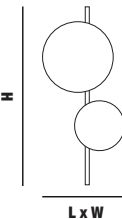

BUBBLES A2

L x W 20,5 cm x 24 cm | 8,07" x 9,45"
H 46 cm | 18,11"

2 G9 bulb not included - 1,3 Kg

€ 569,00