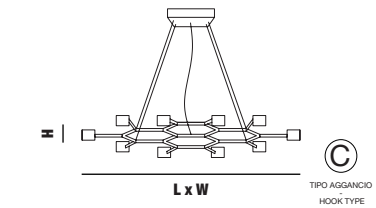

Ø 90 cm | 35,43"
H 90 cm | 35,43"

24 spot led 72W - 4000°K - 12 Vdc - 6720 lm
life time 30.000 hrs - SMD type 5630 - Dimmable: yes
16 Kg - 1,323 V3 - Energy Efficiency: E

€ 7.085,00

ESSENTIAL grid

L x W 128 x 90 cm | 50,39" x 35,43"
H 6 cm | 2,36"