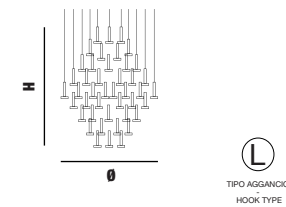

ASTRAL chandelier 133

Ø 110 cm | 43,31"
H 150 cm | 59,06"

133 spotted 399W - 4000°K - 12 Vdc - SMD 5630
37240 lm - life time 30.000 hrs - Dimmable: yes
68 Kg - on demand V3 - Energy Efficiency: E

€ 34.039,00