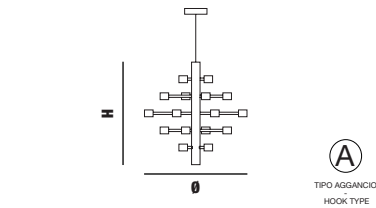

ESSENTIAL L24

Ø 90 cm | 35,43"
H 90 cm | 35,43"

24 spot led 72W - 4000°K - 12 Vdc - 6720 lm
life time 30.000 hrs - SMD type 5630 - Dimmable: yes
16 Kg - 1,323 V3 - Energy Efficiency: E

€ 7.085,00