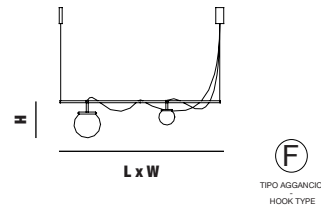

LE PERLE big

L x W 120 X 18 cm | 47,24" x 7,09"
H 28 cm | 11,02"

2 bulb G9 x max 7W - 220 Vdc - 4,5 Kg - 0,108 V3

€ 1.722,00