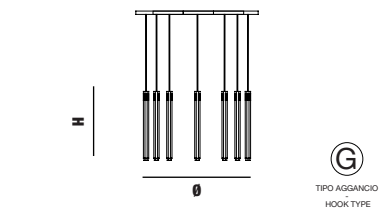

CASTEL S8

Ø 70 cm | 27,56"
H 60 cm | 23,62"

16 spot led 48W - 4000°K - 12 Vdc - 4480 lm
life time 30.000 hrs - SMD type 5630 - Dimmable: yes
30 Kg - on demand V3 - Energy Efficiency: A+

€ 8.572,00