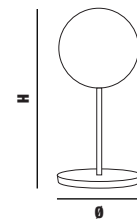

BUBBLES LG1

Ø 20 cm | 7,87"
H 48 cm | 18,90"

1 G9 bulb not included - 1,8 Kg

€ 617,00