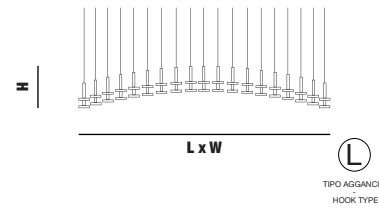

ASTRAL COLORS project 84

L x W 370 x 70 cm | 145,67" x 27,56"
H 40 cm | 15,75"

84 spotted 252W - 4000°K - 12 Vdc - SMD 5630
23520 lm - life time 30.000 hrs - Dimmable: yes
55 Kg - on demand V3 - Energy Efficiency: E

€ 21.499,00