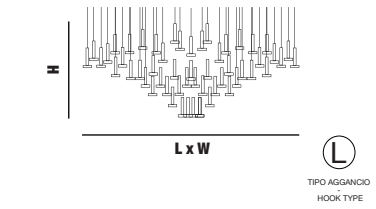

ASTRAL COLORS S158

L x W 220 x 160 cm | 86,61" x 62,99"
H 90 cm | 35,43"

158 spotted 474W - 4000°K - 12 Vdc - SMD 5630
44220 lm - life time 30.000 hrs - Dimmable: yes
79 Kg - on demand V3 - Energy Efficiency: E

€ 40.438,00