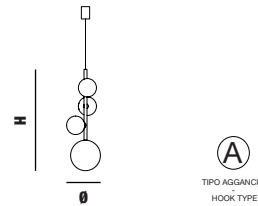

1 G9 bulb not included - 0,8 Kg | 0,5 Kg

€ 393,00 / € 300,00

BUBBLES S6

L x W 122 cm x 40 cm | 48,03" x 15,75"
H 40 cm | 15,75"

6 G9 bulb not included - 3,6 Kg

€ 1.536,00

BUBBLES S4

Ø 26 cm | 7,87"
H 68 cm | 26,77"