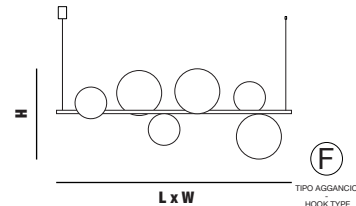

BUBBLES S6

L x W 122 cm x 40 cm | 48,03" x 15,75"
H 40 cm | 15,75"

6 G9 bulb not included - 3,6 Kg

€ 1.536,00