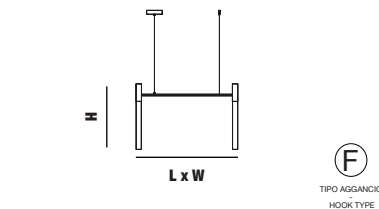

LINEA S2D tube 40

L x W 78,5 x 4,5 cm | 30,91" x 1,77"
H 51 cm | 19,88"

2 ledstar 9W - 4000°K - 12 Vdc - SMD z5m2
880 lm - lifetime 30.000 h - Dimmable: yes - 1,5 Kg - 0,023 V3 - Energy Efficiency: E

€ 903,00