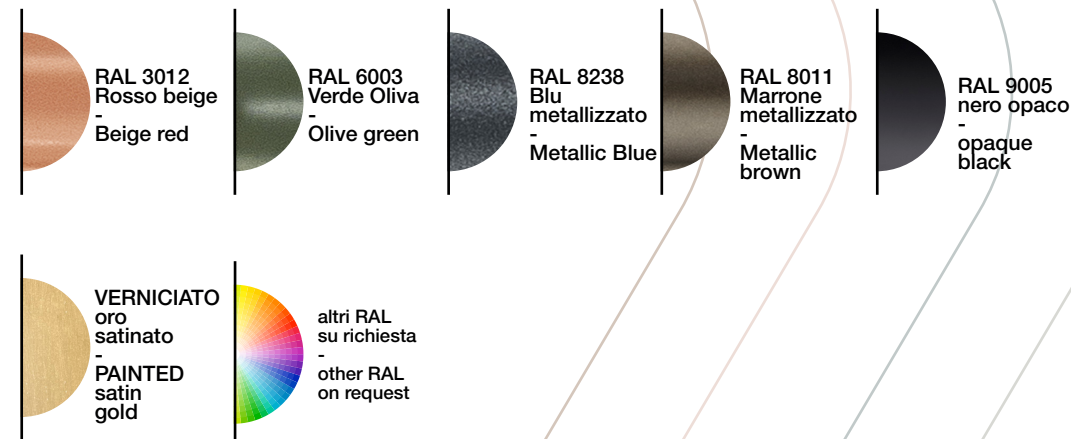

Metalli - Metals

Silicone

Opalino
-
Opal

* Altre finiture e colori su richiesta - Other finishes and colors on request - see pag. 68 *