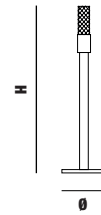

GLEAM floor lamp

Ø 32 cm | 12,60"
H 165 cm | 64,96"

1 spot led 3W - 4000°K - 12 Vdc - 280 lm
life time 30.000 hrs - SMD type 5630 - Dimmable: yes
8 Kg - 0,38 V3 - Energy Efficiency: E

€ 2.594,00