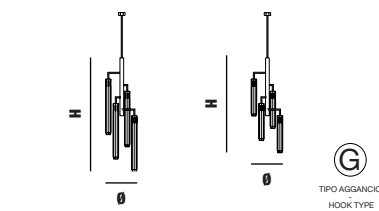

CASTEL S4 big & small

Ø 35 cm | 13,78" H 110 cm | 43,31"
H 84 cm | 33,07"

8 spot led 36W - 4000°K - 24 Vdc - 2240 lm
life time 30.000 hrs - SMD type 5630 - Dimmable: yes
10 | 8 Kg - 0,3 V3 - Energy Efficiency: A+

€ 4.767,00 | € 4.532,00