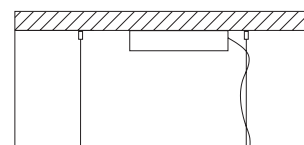

LINEA S2B tube 60

L x W 142 x 6,5 cm | 55,91" x 2,56"
H 41 cm | 15,94"

2 ledstar x 9W - 4000°K - 12 Vdc - SMD z5m2
880 lm - lifetime 30.000 h - Dimmable: yes - 2,5 Kg - 0,108 V3 - Energy Efficiency: E

€ 1.197,00