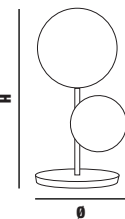

3 G9 bulb not included - 1,7 Kg

€ 727,00

BUBBLES A2

L x W 20,5 cm x 24 cm | 8,07" x 9,45"
H 46 cm | 18,11"

2 G9 bulb not included - 1,3 Kg

€ 569,00

BUBBLES LG2

Ø 21 cm | 8,07"
H 48 cm | 18,90"

2 G9 bulb not included - 2 Kg

€ 718,00

BUBBLES LG1

Ø 20 cm | 7,87"
H 48 cm | 18,90"

1 G9 bulb not included - 1,8 Kg

€ 617,00

A

Altezza - Height
MIN 10 cm - 3,93"