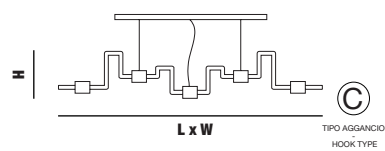

ESSENTIAL creativity

L x W 135 x 8 cm | 53,15" x 3,15"
H 22 cm | 8,66"

5 spot led 15W - 4000°K - 12 Vdc - 1400 lm
life time 30.000 hrs - SMD type 5630 - Dimmable: yes
4 Kg - 0,029 V3 - Energy Efficiency: E

€ 2.794,00