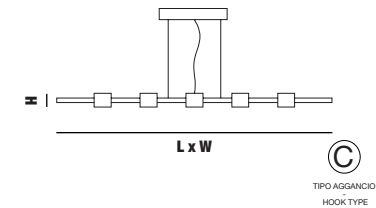

ESSENTIAL linear

L x W 122 x 8 cm | 48,03" x 3,15"
H 6 cm | 2,36"

5 spot led 15W - 4000°K - 12 Vdc - 1400 lm
life time 30.000 hrs - SMD type 5630 - Dimmable: yes
3 Kg - 0,029 V3 - Energy Efficiency: E

€ 1.896,00