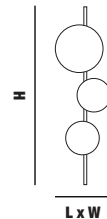

4 G9 bulb not included - 2 Kg

€ 887,00

BUBBLES PT3

Ø 30 cm | 11,81"
H 165 cm | 64,69"

3 G9 bulb not included - 9 Kg

€ 1029,00

BUBBLES A3

L x W 20,5 cm x 24 cm | 8,07" x 9,45"
H 66 cm | 25,98"