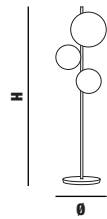

BUBBLES PT3

Ø 30 cm | 11,81"
H 165 cm | 64,69"

3 G9 bulb not included - 9 Kg

€ 1029,00