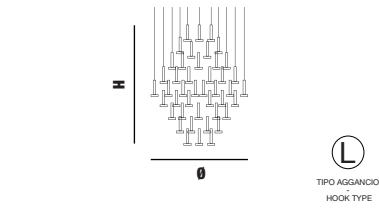

ASTRAL COLORS chandelier 133

Ø 110 cm | 43,31"
H 150 cm | 59,06"

133 spotted 399W - 4000°K - 12 Vdc - SMD 5630
37240 lm - life time 30.000 hrs - Dimmable: yes
68 Kg - on demand V3 - Energy Efficiency: E

€ 34.039,00