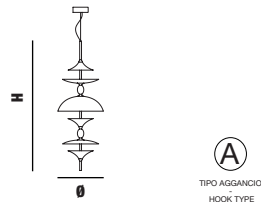

SAMA large

Ø 50 cm | 19,69"
H 140 cm | 55,12"

3 spotted 30W - 4000°K - 220 Vdc - 3000 lm - life time
40.000 hrs - Dimmable: yes - 12 Kg - 0,216 V3
Energy Efficiency: E

€ 3.421,00