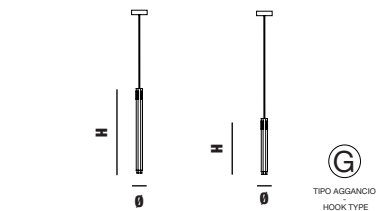

CASTEL S1 big - CASTEL S1 small

Ø 6 cm | 2,36" H 60 cm | 23,62"
H 40 cm | 15,75"

2 spotted - 6W - 4000°K - 12 Vdc - SMD 5630
560 lm - life time 30.000 hrs - Dimmable: yes
3,5 | 2,5 Kg - 0,03 V3 - Energy Efficiency: A+

€ 995,00 | € 933,00