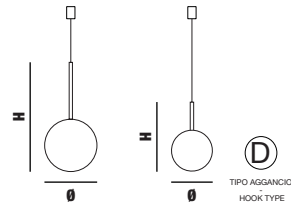

Metalli - Metals

Vetro - Glass

* Altre finiture e colori su richiesta - Other finishes and colors on request - see pag. 68 *

BUBBLES S1 BIG - S1 SMALL

Ø 20 cm | 7,87" / 12 cm | 4,72"
H 36 cm | 14,17" / 28 cm | 11,02"