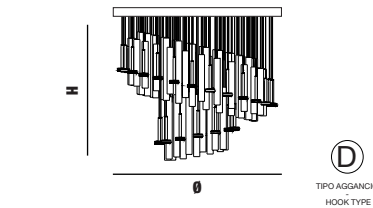

ASTRACT wave

Ø 100 cm | 39,37"
H 80 cm | 31,50"

41 led 152W 12 Vdc - 4000 °K - 14520 lm
life time 30.000 hrs - Dimmable: yes - 19 Kg
0,226 V3 - Energy Efficiency: E

RAL € 28.077,00
GALVANIC € 22.491,00