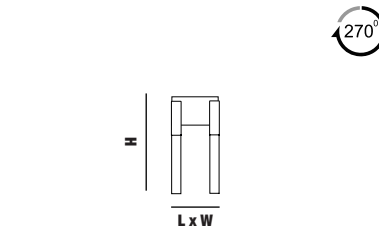

LINEA wall lamp 2

L x W 20,5 x 12 cm | 8,07" x 4,72"
H 45 cm | 17,72"

2 ledstar 9W - 4000°K - 12 Vdc - SMD z5m2
880 lm - lifetime 30.000 h - Dimmable: yes - 1,7 Kg - 0,061 V3 - Energy Efficiency: E

€ 779,00