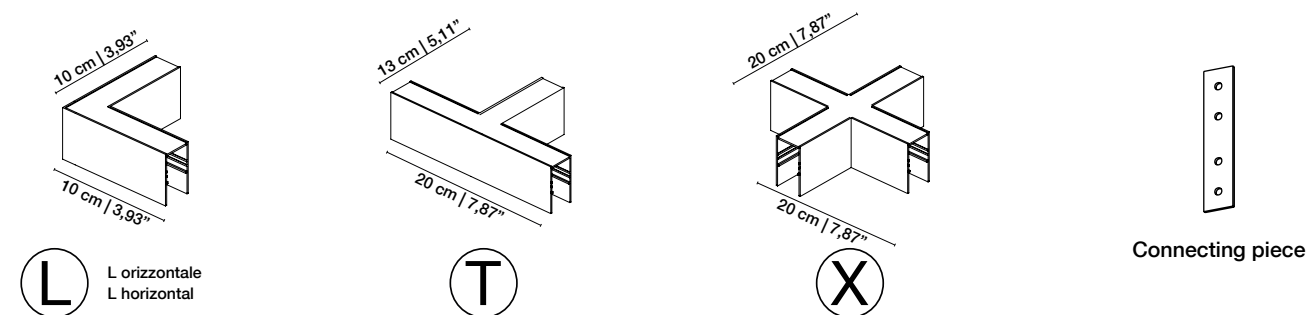

Connettori meccanici - mechanical connectors