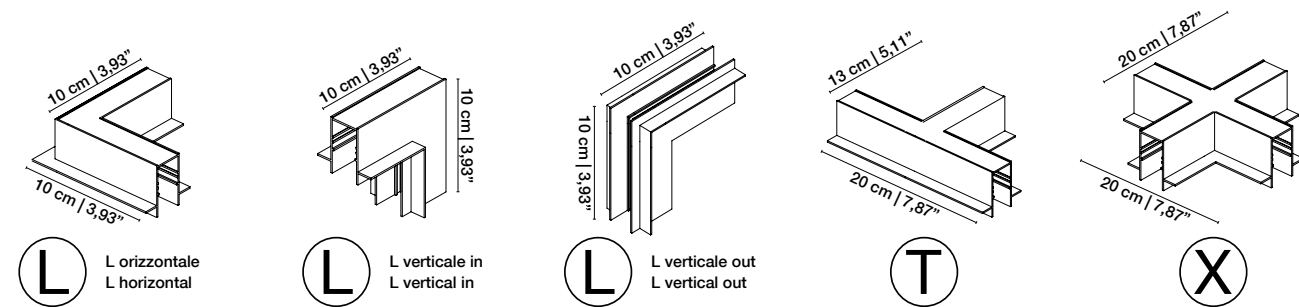

Connettori meccanici - mechanical connectors