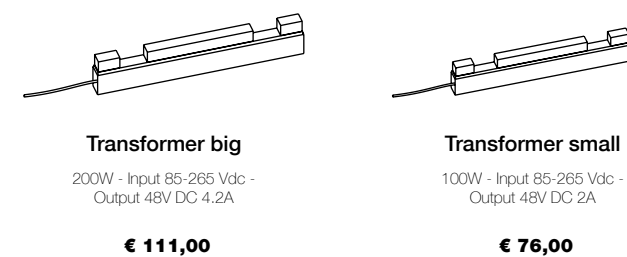

Driver elettrici - electrical drivers