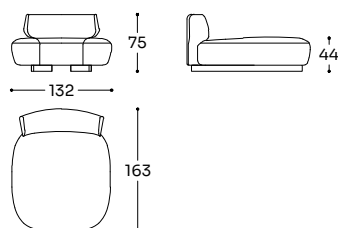

TET - E12

N 01 MC 1,86 KG 65,0

Daybed

Tessuto / Fabric / Tissu

Cat.	Price
A	1.897 €
B	1.955 €
C	2.013 €
D	2.070 €
E	2.128 €
F	2.186 €
G	2.263 €
★	2.494 €
R1	2.764 €
R2	2.957 €

Pelle / Leather / Cuir

Cat.	Price
Ancient	2.680 €
Boxland	2.680 €
Clou	3.163 €