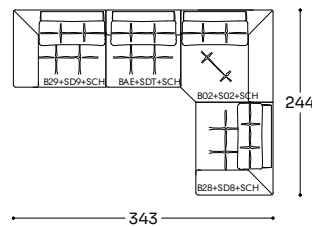

Tessuto / Fabric / Tissu

Cat.	Price
A	10.786 €