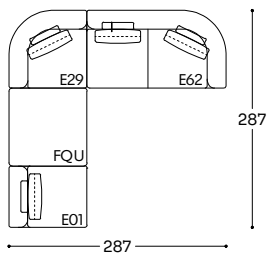

Tessuto / Fabric / Tissu

Cat.	Price
A	6.968 €