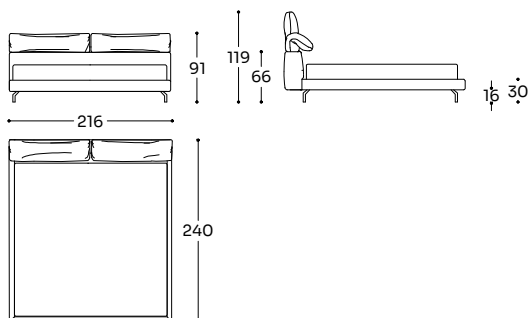

GTU - LXX

N 04 MC 1,29 KG 112,0

Letto 200x200 - Bed 200x200 - Lit 200x200

Tessuto / Fabric / Tissu

Cat.	Price	
	Riv. 1	+ Riv. 1.1
A	2.104 €	1.480 €
B	2.184 €	1.508 €
C	2.264 €	1.536 €
D	2.344 €	1.564 €
E	2.424 €	1.592 €
F	2.504 €	1.620 €
G	2.611 €	1.657 €
★	2.931 €	1.769 €
R1	3.305 €	1.900 €
R2	3.572 €	1.993 €

Pelle / Leather / Cuir

Cat.	Price	
	Riv. 1	+ Riv. 1.1
Ancient	3.081 €	1.938 €
Boxland	3.081 €	1.938 €
Clou	3.737 €	2.181 €