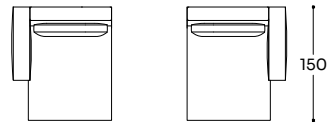

Gavi

Divano componibile / Sectional sofa / Canapé composable