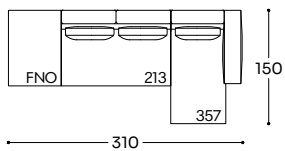

Tessuto / Fabric / Tissu

Cat.	Price
A	5.350 €