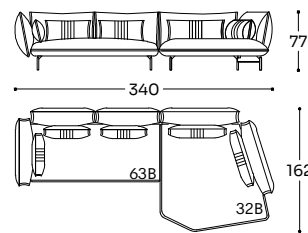

Tessuto / Fabric / Tissu

Cat.	Price
A	5.816 €