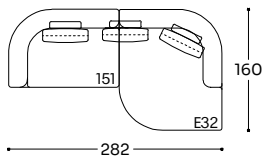

Pixi

Composizioni consigliate / Suggested compositions / Compositions conseillées

Tessuto / Fabric / Tissu

Cat.	Price
A	4.671 €