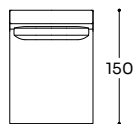

GAV - E12
GVT - E12