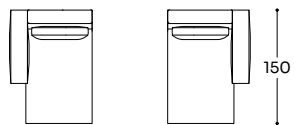

Gavi

Divano componibile / Sectional sofa / Canapé composable