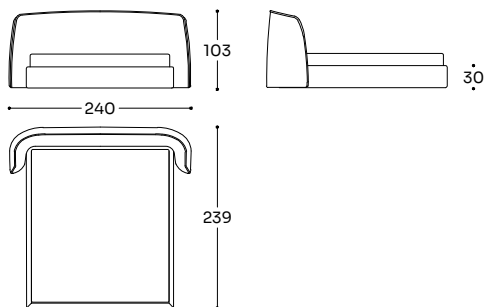

Caillou

Letto / Bed / Lit

CL2 - LEG

N 04 MC 2,33 KG 137,0

Letto 180x200 - Bed 180x200 - Lit 180x200

N 01 MC 0,23 KG 50,5

Versione opzionale con contenitore - Optional version with storage box -
Version optional avec coffre rangement