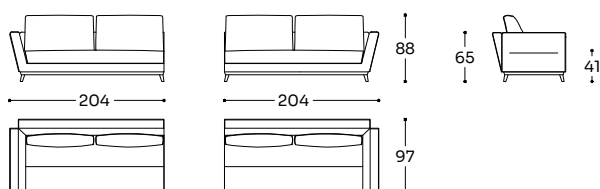

PFD - G12 / PFD - G13

N 02 MC 1,76 KG 90,0

Elemento 3 posti braccio Sx (G12) / Dx (G13) - 3 seaters element L (G12) / R (G13) arm - Élément 3 places accouoir G (G12) / D (G13)