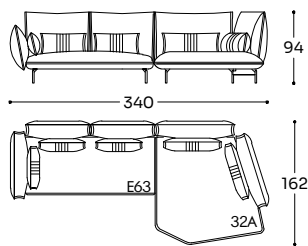

Ice Breaker

Composizioni consigliate / Suggested compositions / Compositions conseillées

Tessuto / Fabric / Tissu

Cat.	Price
A	6.047 €