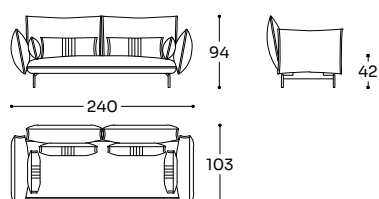

Pelle / Leather / Cuir

Cat.	Price
Ancient	4.803 €
Boxland	4.803 €
Clou	5.766 €

ICE - D3P

N 02 MC 2,23 KG 75,0

Divano 3 posti grande - 3 seater big sofa - Canapé 3 places grand

Tessuto / Fabric / Tissu

Cat.	Price
A	3.545 €
B	3.666 €
C	3.787 €
D	3.909 €
E	4.030 €
F	4.151 €
G	4.313 €
★	4.798 €
R1	5.364 €
R2	5.768 €