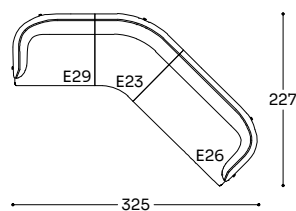

Tessuto / Fabric / Tissu

Cat.	Price
A	5.851 €