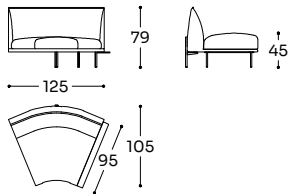

Caillou

Elementi componibili / Modular elements / Éléments modulaires

CL1 - E23

Caillou

Composizioni consigliate / Suggested compositions / Compositions conseillées

Tessuto / Fabric / Tissu

Cat.	Price
A	4.275 €

Tessuto / Fabric / Tissu

Cat.	Price
A	4.704 €

Tessuto / Fabric / Tissu

Cat.	Price
A	5.851 €

Tessuto / Fabric / Tissu

Cat.	Price
A	7.426 €