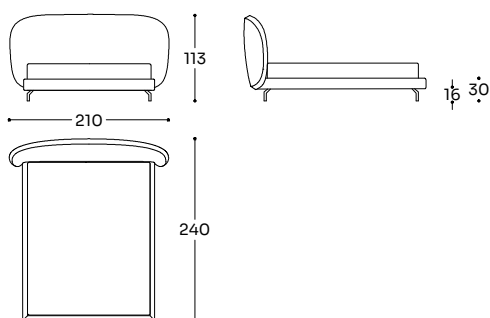

GUL - LE

N 04 MC 1,31 KG 103,0

Letto 160x200 - Bed 160x200 - Lit 160x200

Tessuto / Fabric / Tissu

Cat.	Price	
	Riv. 1	Riv. 1.1
A	1.333 €	1.193 €
B	1.392 €	1.220 €
C	1.452 €	1.247 €
D	1.512 €	1.274 €
E	1.572 €	1.301 €
F	1.632 €	1.328 €
G	1.712 €	1.364 €
★	1.952 €	1.471 €
R1	2.232 €	1.597 €
R2	2.431 €	1.687 €

Pelle / Leather / Cuir

Cat.	Price	
	Riv. 1	Riv. 1.1
Ancient	2.166 €	1.682 €
Boxland	2.166 €	1.682 €
Clou	2.712 €	1.925 €