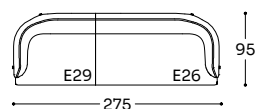

Caillou Mix

Composizioni consigliate / Suggested compositions / Compositions conseillées

Pelle / Leather / Cuir - **Ancient / Boxland (1)**
Tessuto / Fabric / Tissu - **Cat. A (1.1)**

Price

5.493 €