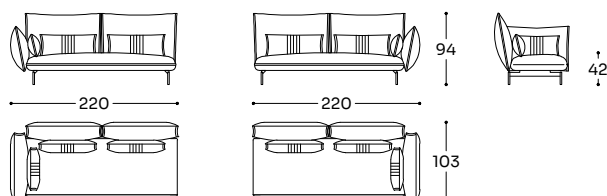

ICE - G12 / ICE - G13

N 02 MC 2,05 KG 70,0

Elemento 3 posti braccio Sx (G12) / Dx (G13) - 3 seater element L (G12) / R (G13) arm - Élément 3 places accoudoir G (G12) / D (G13)