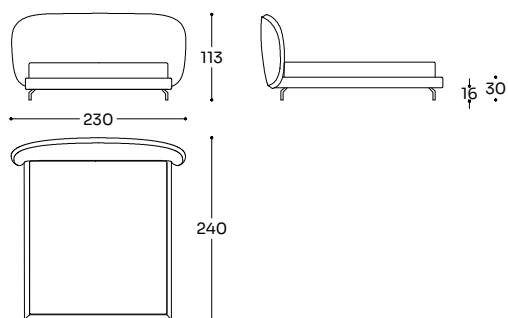

Guest Up

Letto / Bed / Lit

GUL - LEG

N 04 MC 1,41 KG 112,0

Letto 180x200 - Bed 180x200 - Lit 180x200

Tessuto / Fabric / Tissu

Cat.	Price	
	Riv. 1	+ Riv. 1.1
A	1.409 €	1.249 €
B	1.476 €	1.276 €
C	1.542 €	1.304 €
D	1.609 €	1.331 €
E	1.676 €	1.359 €
F	1.742 €	1.387 €
G	1.831 €	1.423 €
★	2.098 €	1.534 €
R1	2.409 €	1.663 €
R2	2.631 €	1.755 €

Pelle / Leather / Cuir

Cat.	Price	
	Riv. 1	+ Riv. 1.1
Ancient	2.332 €	1.708 €
Boxland	2.332 €	1.708 €
Clou	2.939 €	1.951 €