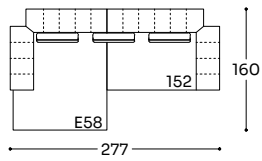

Dolcevita

Composizioni consigliate / Suggested compositions / Compositions
conseillées

Tessuto / Fabric / Tissu

Cat.	Price
A	5.034 €