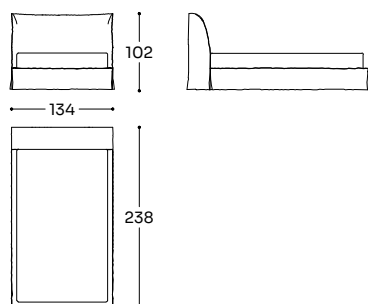

SFL - LMZ

N 04 MC 0,99 KG 89,0

Letto 120x200 - Bed 120x200 - Lit 120x200

N 01 MC 0,17 KG 32,5

Versione opzionale con contenitore - Optional version with storage box -
Version optional avec coffre rangement

Tessuto / Fabric / Tissu

Cat.	Price
A	834 €
B	878 €
C	922 €
D	965 €
E	1.009 €
F	1.052 €
G	1.111 €
★	1.285 €
R1	1.488 €
R2	1.634 €

Price

651 €