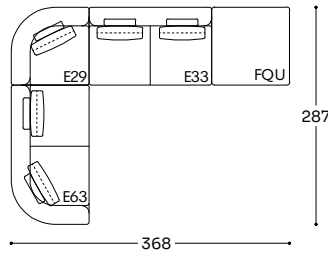

Tessuto / Fabric / Tissu

Cat.	Price
A	7.944 €