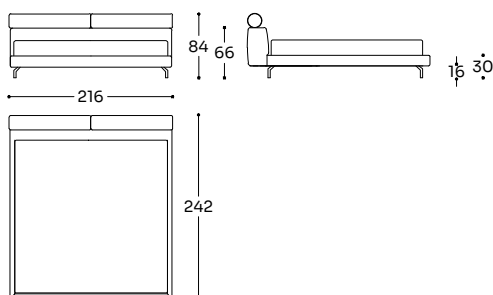

GLU - LXX

N 04 MC 1,07 KG 112,0

Letto 200x200 - Bed 200x200 - Lit 200x200

Tessuto / Fabric / Tissu

Cat.	Price	
	Riv. 1	+ Riv. 1.1
A	1.380 €	1.480 €
B	1.429 €	1.508 €
C	1.479 €	1.536 €
D	1.529 €	1.564 €
E	1.578 €	1.592 €
F	1.628 €	1.620 €
G	1.694 €	1.657 €
★	1.893 €	1.769 €
R1	2.125 €	1.900 €
R2	2.291 €	1.993 €

Pelle / Leather / Cuir

Cat.	Price	
	Riv. 1	+ Riv. 1.1
Ancient	2.092 €	1.938 €
Boxland	2.092 €	1.938 €
Clou	2.544 €	2.181 €