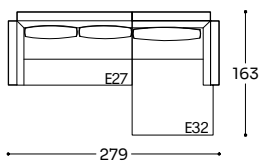

Perfect Dream

Composizioni consigliate / Suggested compositions / Compositions conseillées

Tessuto / Fabric / Tissu

Cat.	Price
A	4.958 €