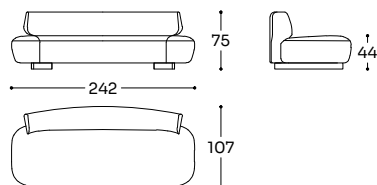

TET - D34

N 01 MC 2,20 KG 80,0

Divano 3/4 posti - 3/4 seater sofa - Canapé 3/4 places

Tessuto / Fabric / Tissu

Cat.	Price
A	2.312 €
B	2.393 €
C	2.474 €
D	2.554 €
E	2.635 €
F	2.715 €
G	2.823 €
★	3.145 €
R1	3.521 €
R2	3.790 €

Pelle / Leather / Cuir

Cat.	Price
Ancient	3.386 €
Boxland	3.386 €
Clou	4.060 €