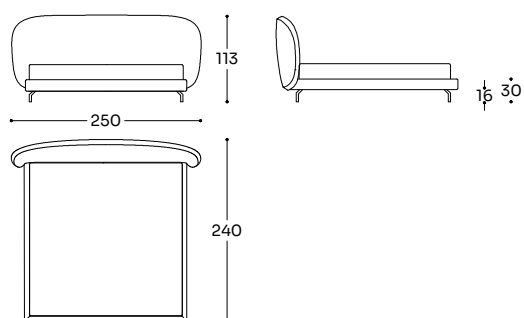

GUL - LXX

N 04 MC 1,51 KG 121,0

Letto 200x200 - Bed 200x200 - Lit 200x200

Tessuto / Fabric / Tissu

Cat.	Price	
	Riv. 1	+ Riv. 1.1
A	1.456 €	1.480 €
B	1.528 €	1.508 €
C	1.600 €	1.536 €
D	1.672 €	1.564 €
E	1.744 €	1.592 €
F	1.817 €	1.620 €
G	1.913 €	1.657 €
★	2.201 €	1.769 €
R1	2.538 €	1.900 €
R2	2.779 €	1.993 €

Pelle / Leather / Cuir

Cat.	Price	
	Riv. 1	+ Riv. 1.1
Ancient	2.451 €	1.938 €
Boxland	2.451 €	1.938 €
Clou	3.108 €	2.181 €