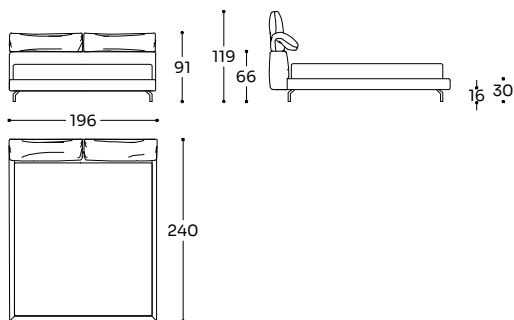

Gavi Twist Up

Letto / Bed / Lit

GTU - LEG

N 04 MC 1,19 KG 103,0

Letto 180x200 - Bed 180x200 - Lit 180x200

Tessuto / Fabric / Tissu

Cat.	Price	
	Riv. 1	+ Riv. 1.1
A	2.037 €	1.249 €
B	2.110 €	1.276 €
C	2.183 €	1.304 €
D	2.257 €	1.331 €
E	2.330 €	1.359 €
F	2.403 €	1.387 €
G	2.500 €	1.423 €
★	2.793 €	1.534 €
R1	3.134 €	1.663 €
R2	3.378 €	1.755 €

Pelle / Leather / Cuir

Cat.	Price	
	Riv. 1	+ Riv. 1.1
Ancient	2.935 €	1.708 €
Boxland	2.935 €	1.708 €
Clou	3.534 €	1.951 €