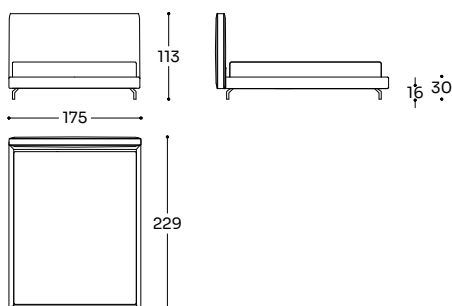

BUL - LE

N 04 MC 0,81 KG 94,0

Letto 160x200 - Bed 160x200 - Lit 160x200

Tessuto / Fabric / Tissu

Cat.	Price	
	Riv. 1	Riv. 1.1
A	1.012 €	1.193 €
B	1.066 €	1.220 €
C	1.121 €	1.247 €
D	1.175 €	1.274 €
E	1.229 €	1.301 €
F	1.284 €	1.328 €
G	1.356 €	1.364 €
★	1.574 €	1.471 €
R1	1.828 €	1.597 €
R2	2.009 €	1.687 €

Pelle / Leather / Cuir

Cat.	Price	
	Riv. 1	Riv. 1.1
Ancient	1.770 €	1.682 €
Boxland	1.770 €	1.682 €
Clou	2.265 €	1.925 €