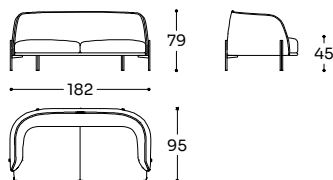

CLM - D1M

N 02 MC 1,13 KG 67,0

Divano 1 posto 1/2 - 1 seater 1/2 sofa - Canapé 1 place 1/2

CLM - D2

N 02 MC 1,26 KG 72,0

Divano 2 posti - 2 seater sofa - Canapé 2 places

CLM - D2M

N 02 MC 1,39 KG 77,0