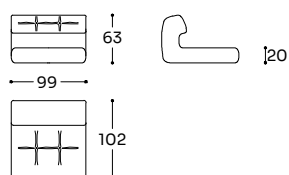

GLM - BAE

N 01 MC 0,74 KG 18,0

Elemento base - Base element - Élément de base

Tessuto / Fabric / Tissu

Cat.	Price
A	934 €
B	974 €
C	1.014 €
D	1.054 €
E	1.093 €
F	1.133 €
G	1.186 €
★	1.345 €
R1	1.530 €
R2	1.662 €