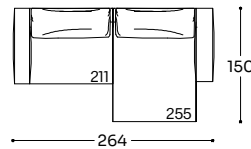

GAV - 254 / GAV - 255
GVT - 254 / GVT - 255

Tessuto / Fabric / Tissu

Cat.	Price
A	4.385 €