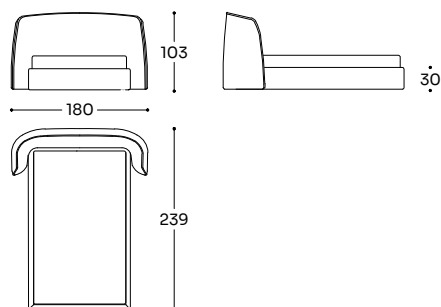

CL2 - LMZ

N 04 MC 1,82 KG 110,0

Letto 120x200 - Bed 120x200 - Lit 120x200

N 01 MC 0,17 KG 32,5

Versione opzionale con contenitore - Optional version with storage box -
Version optional avec coffre rangement