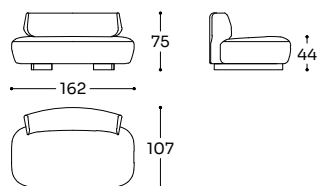

TET - D2

N 01 MC 1,50 KG 58,0

Divano 2 posti - 2 seater sofa - Canapé 2 places

Tessuto / Fabric / Tissu

Cat.	Price
A	1.764 €
B	1.819 €
C	1.875 €
D	1.930 €
E	1.986 €
F	2.042 €
G	2.116 €
★	2.338 €
R1	2.598 €
R2	2.783 €

Pelle / Leather / Cuir

Cat.	Price
Ancient	2.518 €
Boxland	2.518 €
Clou	2.983 €