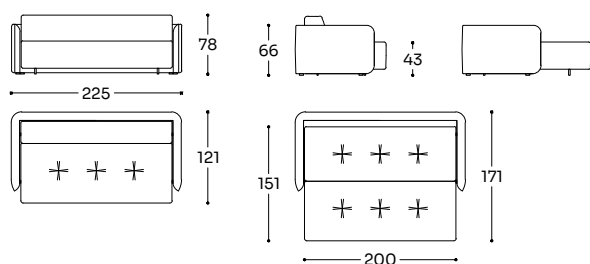

VET - D3L

N 02 MC 3,94 KG 162,5

Divano 3 posti letto - 3 seater bed sofa - Canapé lit 3 places

VET - COG

N 01 MC 0,05 KG 2,0

Cuscino ovale grande - Big oval cushion - Coussin grand ovale

VET - CPR

N 01 MC 0,03 KG 2,0

Cuscino poggiatesta - Lower back cushion - Coussin c le-reins

VET - COP

N 01 MC 0,02 KG 1,0

Cuscino ovale piccolo - Small oval cushion - Coussin petit ovale

Tessuto / Fabric / Tissu

Cat.	Price
A	3.371 €
B	3.495 €
C	3.619 €
D	3.742 €
E	3.866 €
F	3.989 €
G	4.154 €
★	4.649 €
R1	5.226 €
R2	5.638 €

Pelle / Leather / Cuir

Cat.	Price
Ancient	4.996 €
Boxland	4.996 €
Clou	6.033 €

Tessuto / Fabric / Tissu

Cat.	Price
A	162 €
B	173 €
C	184 €
D	196 €
E	207 €
F	218 €
G	233 €
★	279 €
R1	332 €
R2	369 €

Pelle / Leather / Cuir

Cat.	Price
Ancient	304 €
Boxland	304 €
Clou	397 €

Tessuto / Fabric / Tissu

Cat.	Price
A	105 €
B	116 €
C	127 €
D	138 €
E	149 €
F	160 €
G	174 €
★	218 €
R1	269 €
R2	306 €

Pelle / Leather / Cuir

Cat.	Price
Ancient	237 €
Boxland	237 €
Clou	327 €

Tessuto / Fabric / Tissu

Cat.	Price
A	81 €
B	87 €
C	93 €
D	99 €
E	105 €
F	111 €
G	119 €
★	143 €
R1	171 €
R2	191 €

Pelle / Leather / Cuir

Cat.	Price
Ancient	155 €
Boxland	155 €
Clou	205 €