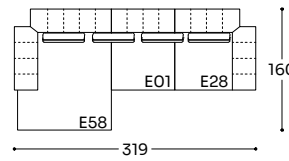

Tessuto / Fabric / Tissu

Cat.	Price
A	6.224 €