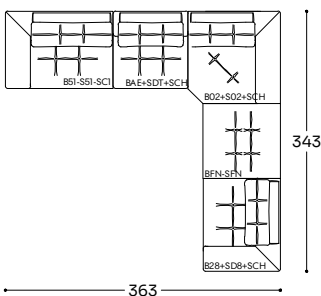

Tessuto / Fabric / Tissu

Cat.	Price
A	12.558 €