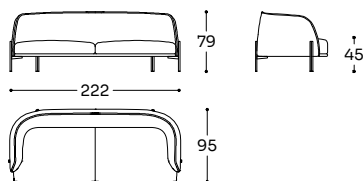

Caillou

Divano / Sofa / Canapé

CL1 - D3

N 02 MC 1,52 KG 77,0

Divano 3 posti - 3 seater sofa - Canapé 3 places