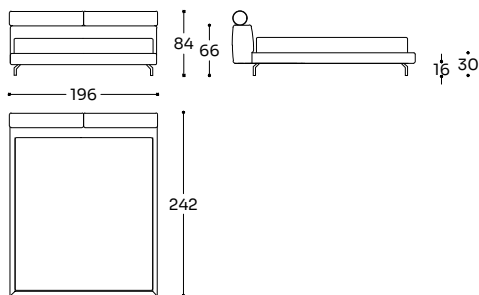

Gavi Up

Letto / Bed / Lit

GLU - LEG

N 04 MC 0,99 KG 103,0

Letto 180x200 - Bed 180x200 - Lit 180x200

Tessuto / Fabric / Tissu

Cat.	Price	
	Riv. 1	+ Riv. 1.1
A	1.339 €	1.249 €
B	1.384 €	1.276 €
C	1.430 €	1.304 €
D	1.476 €	1.331 €
E	1.521 €	1.359 €
F	1.567 €	1.387 €
G	1.627 €	1.423 €
★	1.810 €	1.534 €
R1	2.022 €	1.663 €
R2	2.174 €	1.755 €

Pelle / Leather / Cuir

Cat.	Price	
	Riv. 1	+ Riv. 1.1
Ancient	1.997 €	1.708 €
Boxland	1.997 €	1.708 €
Clou	2.412 €	1.951 €