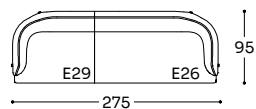

Caillou

Composizioni consigliate / Suggested compositions / Compositions conseillées

Tessuto / Fabric / Tissu

Cat.	Price
A	4.275 €