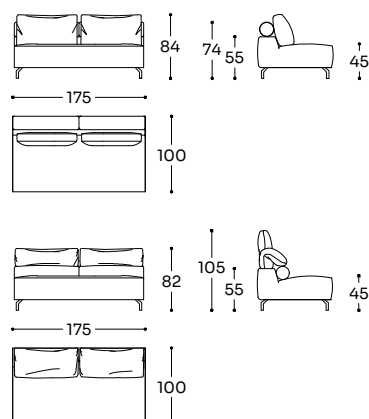

GAV - S33 GVT - S33

N 02 MC 1,46 KG 62,0

Elemento 2 posti - 2 seater element - Élément 2 places

Tessuto / Fabric / Tissu

Cat.	Price
A	2.712 €
B	2.803 €
C	2.894 €
D	2.986 €
E	3.077 €
F	3.168 €
G	3.290 €
★	3.656 €
R1	4.082 €
R2	4.386 €

Pelle / Leather / Cuir

Cat.	Price
Ancient	3.804 €
Boxland	3.804 €
Clou	4.610 €