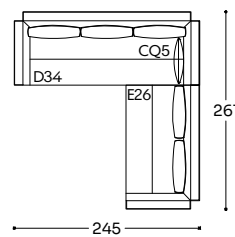

Tessuto / Fabric / Tissu

Cat.	Price
A	5.724 €