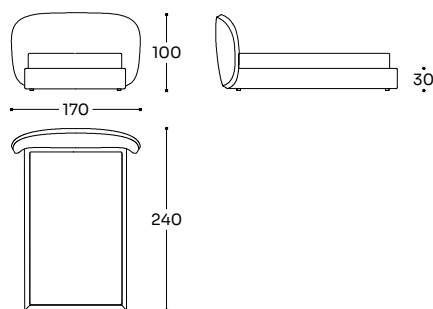

GL2 - LMZ

N 04 MC 1,18 KG 95,0

Letto 120x200 - Bed 120x200 - Lit 120x200

N 01 MC 0,17 KG 32,5

Versione opzionale con contenitore - Optional version with storage box -
Version optional avec coffre rangement