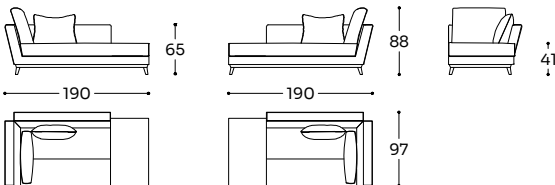

PFD - 8P / PFD - 9P

N 02 MC 1,68 KG 92,0

Elemento terminale piccolo braccio Sx (8P) / Dx (9P) - Small terminal element L (8P) / R (9P) arm - Élément petit terminal accoudoir G (8P) / D (9P)