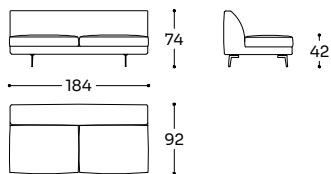

WML - E33

N 02 MC 1,41 KG 59,0

Elemento 2 posti - 2 seater element - Élément 2 places

WML - 158

N 02 MC 1,67 KG 65,0

Elemento 2 posti 1/2 - 2 seater 1/2 element - Élément 2 places 1/2

WML - E31 / WML - E32

N 02 MC 2,08 KG 65,0