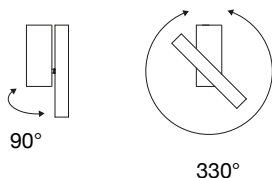

Ceilings

Do3 Ceiling 70

70 cm diameter | 1 x LED 2700K CRI 80 2250lm nominee | 40W (LED 12,3W)

D03C70BO	Brass and white matt
D03C70BN	Black matt and white matt

VAT EXC.
344,26 €
344,26 €

Do3 Ceiling 50

50 cm diameter | 1 x LED 2700K CRI 2250lm nominee | 40W (LED 12,3W)

D03C50BO	Brass and white matt
D03C50BN	Black matt and white matt

VAT EXC.
323,77 €
323,77 €

Verso

1x interchangeable LED 5w 1000mA | 2700K 350lm CRI90 or 3000K 380lm CRI90 | Beam angle 45° |
Tube dimension 15 x 2,2cm | Aluminium and steel

VRSN	Black matt
VRSB	White matt
VRSBO	White base, Gold tube
VRSNO	Black base, Gold tube

VAT EXC.
188,53 €
188,53 €
200,82 €
200,82 €

Mimesi

Light source diameter 16cm | 1x GU10 bulb | Max 9w

MMS	Mirror steel

VAT EXC.
188,53 €