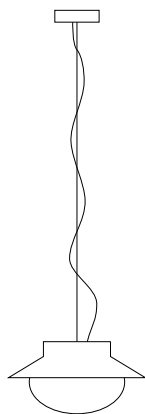

Nuvole Rapide

Dimensions 36x22cm | 160cm length adjustable during installation | 1x LED 3000K CRI 80 2350 lm nominee | 24W (LED 17W) | Rotating mechanism included

NRPBL	Night Blue handpainted	VAT EXC. 401,64 €
NRPGR	Beige RAL 0808005 handpaintend	401,64 €