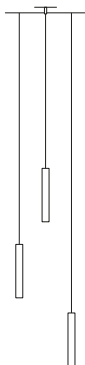

D01 Pendant 153

Standard on/off control | 3X Interchangeable LED 5w 1500mA | 2700K 420lm CRI90 or 3000K 550lm CRI90 | Beam angle 45° | Tube dimensions 15x 2,2 cm | Length 160cm

		VAT EXC.
D01P153O	Anodized aluminium in brass semi gloss finishing	404,43 €
D01P153N	Anodized aluminium in black matt finishing	404,43 €
D01P153B	Aluminium in white finishing	404,43 €