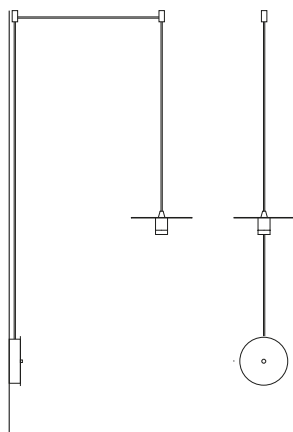

Do2 Singolo 14

SLight source dimensions 12cm diam x 3cm | 400 cm length adjustable during installation | Including 2 decentralizer | 1X interchangeable LED 5w1000mA | 2700K 350lm CRI90

		VAT EXC.
D02P14NL	Black matt | Lens 45°	184,43 €
D02P14ND	Blac matt | Diffuser	184,43 €
D02P14BL	White matt| Lens 45°	184,43 €
D02P14BD	White matt | Diffuser	184,43 €