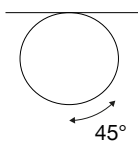

Mimesi

Light source diameter 16cm | 1x GU10 bulb | Max 9w

MMS	Mirror steel

VAT EXC.
188,53 €