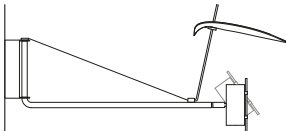

Stilla Braccio 60

Dimensions 60cmx25cmx33cm | Rotation180° | 2x light bulbs G4 35mm max 4W (not included) | 12W | Switch on/off of one light source on the base | Steel and PP diffuser

		VAT EXC.
STLB60N	Black matt	286,89 €
STLB60GR	Beige RAL 0808005	286,89 €
STLB60N-C	Black matt External cable and plug type C	286,89 €
STLB60GR-C	Beige RAL 0808005 External cable and plug type C	286,89 €