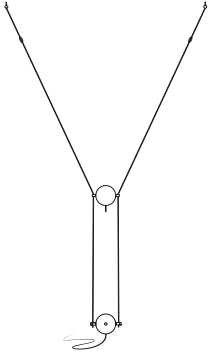

Equilibrio Floor with Servoluce Floor

Light source dimensions 30cm x 2,2cm diam | Accessory height 85cm | Standard lamp height 350cm | Interchangeable LED 5w 1500mA | 2700K 420lm CRI90 or 3000K 550lm CRI90 | Accessory in black matt finishing

		VAT EXC.
EQFSFO	Alluminium in brass semi gloss finishing	426,23 €
EQFSFN	Alluminium in black matt finishing	426,23 €

Equilibrio Floor with Servoluce Wall

Light source dimensions 30cm x 2,2cm diam | Standard lamp height 350cm | Interchangeable LED 5w 1500mA | 2700K 420lm CRI90 or 3000K 550lm CRI90 | Accessory in black matt finishing

		VAT EXC.
EQFSWO	Alluminium in brass semi gloss finishing	368,85 €
EQFSWN	Alluminium in black matt finishing	368,85 €

Stocolma

Stocolma V

Light source dimensions 10cm diam x 2,5 cm | Standard cables length 350cm | 1x LED 2700K CRI 80 1600lm | 20W (LED 12,3W) | Dimmer touch on the base | External power supply with plug type C | Material steel and brass