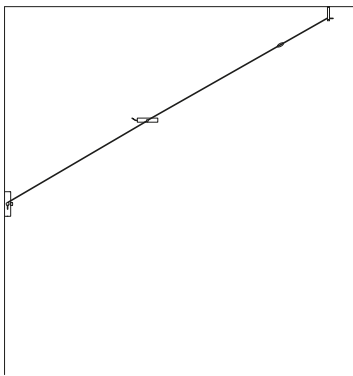

Stocolma O

Light source dimensions 10cm diam x 2,5 cm | Standard cables length 350cm | 1x LED 2700K CRI 80 1600lm | 20W (LED 12,3W) | Dimmer 0-10 V | External power supply with plug type C | Material steel and brass

STCOO	Gold finishing	VAT EXC. 405,74 €
STCON	Black matt with steel cable	405,74 €