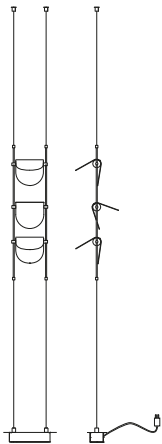

Ali di Luce Pendant

Pendant lamp | 2 Light sources (see different options) | 1 couple of straight rod 50cm long | 1 couple of single pole silicone cable 1,9mm diameter and length 110cm | 20W power supply

		VAT EXC.
ADLPBO	Structure color brass and white	368,85 €
ADLPN	Structure color black matt	368,85 €

Color and type of light sources must be defined when ordering

Ali di Luce Pendant 502

Pendant lamp | 2 Light sources (see different options) | 4 couples of straight rod 50cm long | 2 couples of single pole silicone cable 1,9mm diameter and length 110cm | 20W power supply

		VAT EXC.
ADLP502BO	Structure color brass and white	647,54 €
ADLP502N	Structure color black matt	647,54 €

Color and type of light sources must be defined when ordering

Ali di Luce Floor to Ceiling 50

Floor to ceiling lamp | 3 Light sources (see different options) | 1 couple of straight rod 50cm long | 2 couples of single pole silicone cable 1,9mm diameter and length 210cm | 20W power supply

		VAT EXC.
ADLFC50BO	Structure color brass and white	479,51 €
ADLFC50N	Structure color black matt	479,51 €

Color and type of light sources must be defined when ordering