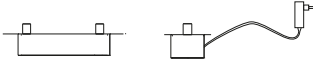

Rosone T

ADLRO18TB	Base 18cm | Plug type C | 1 couples of cable holes | White	VAT EXC. 34,60 €
ADLRO18TN	Base 18cm | Plug type C | 1 couples of cable holes | Black	34,60 €