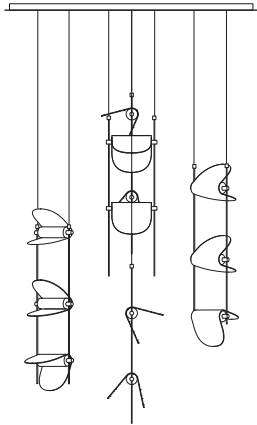

Ali di Luce Chandelier 70

Chandelier pendant diameter 70cm | 12 Light sources (see different options) | 5 couples of straight rod 50cm long | 5 couples of single pole silicone cable 1,9mm diameter and length 110cm | 40W power supply

ADLC70BO	Structure color brass and white	VAT EXC. 1918,05 €
ADLC70N	Structure color black matt	1918,05 €

Color and type of light sources must be defined when ordering