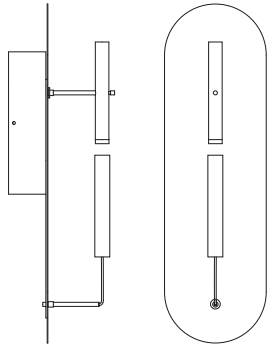

Wall

Equilibrio

Dimensions 50cm x 15cm | 1x interchangeable LED 5w 1000mA | 2700K 420lm CRI90 | 2 x light bulb GU 10 (not included) | Weight 2kg

		VAT EXC.
EQWBO	White matt and brass	311,48 €
EQWBN	White matt and black	311,48 €

Stilla Wall

Dimensions 25cm x 33cm | 2x light bulbs G4 35mm max 4W (not included) | 12W | Switch on/off of one light source on the base | Steel and PP diffuser