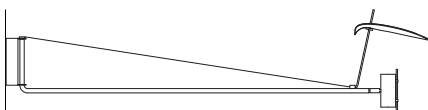

VAT EXC.
STLB120N	Black matt	319,67 €
STLB120GR	Beige RAL 0808005	319,67 €
STLB120N-C	Black matt | External cable and plug type C	319,67 €
STLB120GR-C	Beige RAL 0808005 | External cable and plug type C	319,67 €