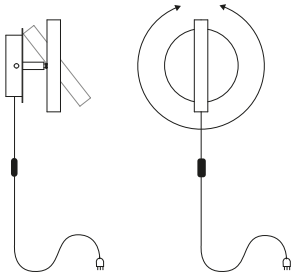

VAT EXC.
188,53 €
188,53 €
200,82 €
200,82 €

Mimesi

Light source diameter 16cm | 1x GU10 bulb | Max 9w

MMS	Mirror steel
-----	--------------

VAT EXC.
188,53 €

Wall

D01 Wall

Dimmer and switch on the base | 1x interchangeable LED 5w 1000mA | 2700K 350lm CRI90 | Beam angle 45° | Tube dimension 15 x 2,2cm | Diameter 12 cm | Alluminum and steel

		VAT EXC.
D01WN	Black matt	209,02 €
D01WB	White matt	209,02 €
D01WBO	White base, Gold tube	217,21 €
D01WNO	Black base, Gold tube	217,21 €

D01 Wall C

On -off on the cable | cable lenght 100cm | Plug type C | 1xLED intercambiabile 5w 1000mA | 2700K 350lm CRI90 | Beam angle 45° | Tube dimension 15 x 2,2cm | Diameter 12 cm | Alluminum and steel