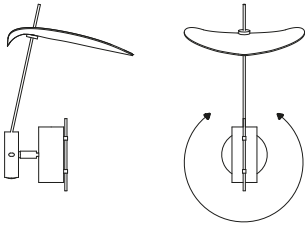

VAT EXC.
STLWN	Black matt	204,92 €
STLWGR	Beige RAL 0808005	204,92 €

Stilla Braccio 60

Dimensions 60cmx25cmx33cm | Rotation180° | 2x light bulbs G4 35mm max 4W (not included) | 12W | Switch on/off of one light source on the base | Steel and PP diffuser