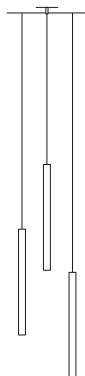

D01 Pendant 303

Standard on/off control | 3X Interchangeable LED 5w 1500mA | 2700K 420lm CRI90 or 3000K 550lm CRI90 | Beam angle 45° | Tube dimensions 30 x 2,2 cm | Length 160cm

		VAT EXC.
D01P303O	Anodized alluminium in brass semi gloss finishing	434,43 €
D01P303N	Anodized alluminium in black matt finishing	434,43 €
D01P303B	Alluminium in white finishing	434,43 €