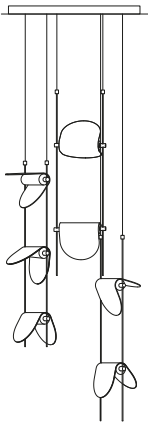

Equilibrio Floor with Servoluce Floor

Light source dimensions 30cm x 2,2cm diam | Accessory height 85cm | Standard lamp height 350cm | Interchangeable LED 5w 1500mA | 2700K 420lm CRI90 or 3000K 550lm CRI90 | Accessory in black matt finishing

		VAT EXC.
EQFSWO	Alluminium in brass semi gloss finishing	368,85 €
EQFSWN	Alluminium in black matt finishing	368,85 €

Stocolma

Stocolma V

Light source dimensions 10cm diam x 2,5 cm | Standard cables length 350cm | 1x LED 2700K CRI 80 1600lm | 20W (LED 12,3W) | Dimmer touch on the base | External power supply with plug type C | Material steel and brass

ADLC70BO	Structure color brass and white	VAT EXC. 1918,05 €
ADLC70N	Structure color black matt	1918,05 €

Color and type of light sources must be defined when ordering

Ali di Luce Chandelier 40

Chandelier pendant diameter 40cm | 7 Light sources (see different options) | 3 couples of straight rod 50cm long | 3 couples of single pole silicone cable 1,9mm diameter and length 110cm | 20W power supply