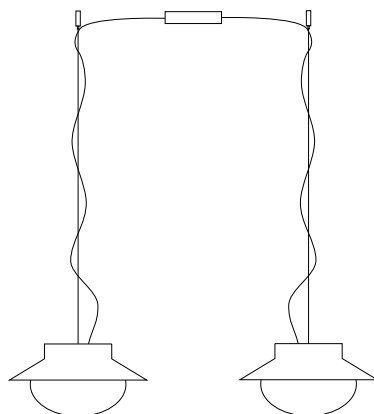

Nuvole Rapide 2

Dimensions 36x22cm | 160cm length adjustable during installation | 2x LED 3000K CRI 80 2350 lm nominee | 24W (LED 17W) | Rotating mechanism included | 2 connectors included

NRP2BL	Night Blue handpainted	VAT EXC. 803,28 €
NRP2GR	Beige RAL 0808005 handpaintend	803,28 €