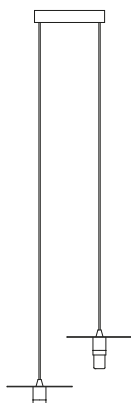

Options

Type A
Lens 45°

Type B
Diffuser

Led 3000K 390lm CRI90
DALI Power Supply
Custom length of the cables
Extra decentralizer
Custom finshing RAL/NCS

Pendants

Do2 Singolo1

Light source dimensions 12cm diam x 3cm | 160cm length adjustable during installation | Ceiling rose 10cm | 1X interchangeable LED 5w1000mA | 2700K 350lm CRI90

		VAT EXC.
D02P1NL	Black matt Lens 45°	159,84 €
D02P1ND	Blac matt Diffuser	159,84 €
D02P1BL	White matt Lens 45°	159,84 €
D02P1BD	White matt Diffuser	159,84 €

Do2 Singolo 2

Light source dimensions 12cm diam x 3cm | 160 cm length adjustable during installation | Ceiling rose 12cm | 2X interchangeable LED 5w1000mA | 2700K 350lm CRI90