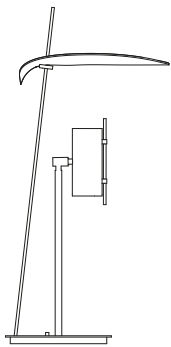

Table/Floor

Stilla

Dimensioni 25 x 50cm | 1x LED 2700K CRI 80 1600lm | 20W (LED 12W) | Accensione on/off e regolatore di intensità sulla base | Presa tipo C | Acciaio e diffusore in PP

STLTN	Colore nero opaco	IVA ESC. 286,89 €
STLTGR	Colore grigio RAL 0808005	286,89 €

Nuvole Rapide

Dimensioni 36x22cm | 1x LED 3000K CRI 80 2350 lm nominale | 24W (LED 17W) | Meccanismo di rotazione incluso | Presa tipo C | Acciaio e vetro