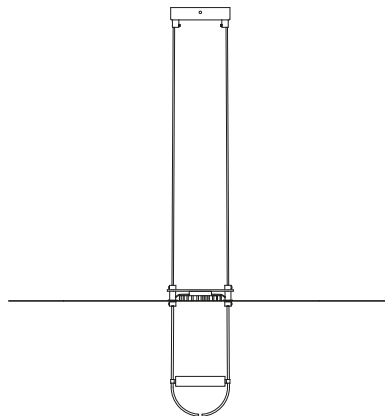

Pendants

Do3 Pendant 70

70 cm diameter | 160cm length adjustable during installation | 2 x LED 2700K CRI 80 1600lm nominee | 40W (LED 12,3W)

D03P70BO	Brass and white matt	VAT EXC. 651,63 €
D03P70BN	Black matt and white matt	651,63 €