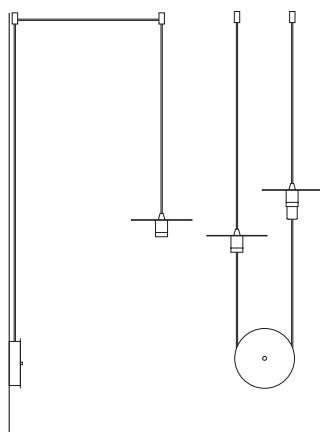

Do2 Singolo 24

Light source dimensions 12cm diam x 3cm | 400 cm length adjustable during installation | Including 4 decentralizer | 2X interchangeable LED 5w1000mA | 2700K 350lm CRI90

		VAT EXC.
D02P24NL	Black matt | Lens 45°	282,79 €
D02P24ND	Blac matt | Diffuser	282,79 €
D02P24BL	White matt| Lens 45°	282,79 €
D02P24BD	White matt | Diffuser	282,79 €