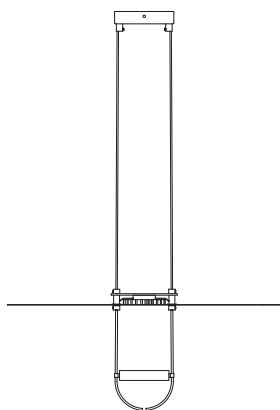

Do3 Pendant 50

50 cm diameter | 160cm length adjustable during installation | 2 x LED 2700K CRI 80 1600lm nominee | 40W (LED 12,3W)

D03P50BO	Brass and white matt	VAT EXC. 569,67 €
D03P50BN	Black matt and white matt	569,67 €