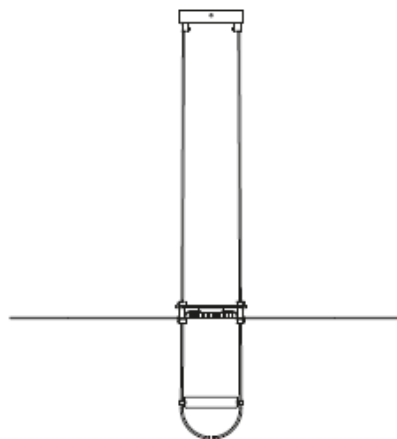

Do3 Pendant 70

Collection: Do3
Designer: Giulia Liverani
Year: 2022

Common features

Type: Pendant
Mounting: Indoor
IP: IP20
Dimension: 70cm
Height: 160cm (adjustable during installation)
Material: Steel, brass
Weight: 8kg
Light sources: 2x LED
Power: 40W (LED 12,3W)
Input: 220-240V
Interchangeable: no
Dimmable: yes
Pack: 75x75x11cm
Pack weight: 10kg
HS code: 94051040

Code	Color	Color Temperature	Lumen	Optics	Price VAT exc.
D03P70B030	White matt, brass	3000K CRI90	3200	-	€ 651,63
D03P70B027	White matt, brass	2700K CRI90	3200	-	€ 651,63
D03P70BN30	White matt, Black matt	3000K CRI90	3200	-	€ 651,63
D03P70BN27	White matt, Black matt	2700K CRI90	3200	-	€ 651,63

Customizations	Available	Price VAT exc.
Custom cable length	yes	50€
Custom finishing	yes	10%
Driver DALI	yes	50€
On/off driver on board	no	

OliveLab SRL
sales@olivelab.it
www.olivelab.it