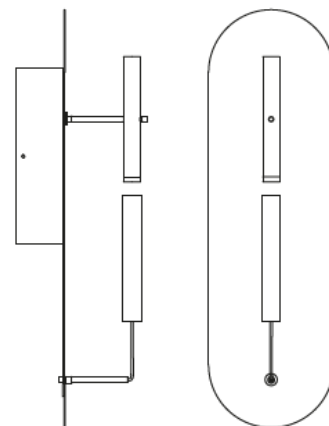

Equilibrio Wall

Collection: Equilibrio
Designer: Giulia Liverani
Year: 2020

Common features

Type Wall
Mounting Indoor
IP IP20
Dimension 50x20cm
Height -
Material Steel, acrylic
Weight 3kg
Light sources 2x GU10, 1x LED
Power LED 7W, GU10 max 30W
Input 220-240V
Interchangeable yes
Dimmable no
Pack 20x20x60cm
Pack weight 5kg
HS code 94051040

Code	Color	Color Temperature	Lumen	Optics	Price VAT exc.
EQWBN30	White matt, black matt	3000K CRI90	380	18°	€ 311,48
EQWBN27	White matt, black matt	2700K CRI90	350	18°	€ 311,48
EQWBO30	White matt, gold brushed	3000K CRI90	380	18°	€ 311,48
EQWBO27	White matt, gold brushed	2700K CRI90	350	18°	€ 311,48

Customizations	Available	Price VAT exc.
Custom cable length	no	
Custom finishing	yes	10%
Driver DALI	no	
On/off driver on board	no	

OliveLab SRL
sales@olivelab.it
www.olivelab.it