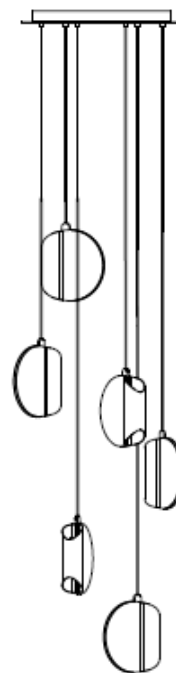

Opla Chandelier 40

Collection: Opla
Designer: Giulia Liverani
Year: 2025

Common features

Type: Pendant lamp
Mounting: Indoor
IP: IP20
Dimension: 18cm, canopy 40cm
Height: 160 cm (adjustable during installation)
Material: Steel
Weight: 12kg
Light sources: 6xLED GU5.3 12V (bulb no included)
Power: 6W
Input: 180-240V
Interchangeable: yes
Dimmable: no
Pack: 40x40x30cm
Pack weight: 14kg
HS code: 94051040

Code	Color	Color Temperature	Lumen	Optics	Price VAT exc.
OPLC40N	Black glossy	-	-	-	€ 1.000,00
OPLC40B	White glossy	-	-	-	€ 1.000,00
OPLC40G	Yellow NCS 2060-Y10R Lucido	-	-	-	€ 1.000,00
OPLC40R	Red NCS 3060-Y80R Lucido	-	-	-	€ 1.000,00
OPLC40A	Blue NCS 4030-R90B Lucido	-	-	-	€ 1.000,00
OPLC70MIX	Color mix	-	-	-	€ 1.150,00

Customizations	Available	Price VAT exc.
Custom cable length	yes	100€
Custom finishing	yes	10
Driver DALI	no	
On/off driver on board	no	

OliveLab SRL
sales@olivelab.it
www.olivelab.it