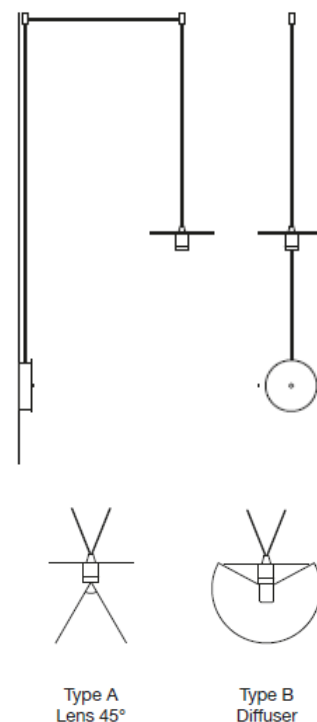

Do2 Pendant Singolo 14

Collection: Do2
Designer: Giulia Liverani
Year: 2024

Common features

Type: Pendant
Mounting: Indoor
IP: IP20
Dimension: 11x7cm (diffuser), 11x5cm (lens)
Height: 400 cm
Material: Steel, aluminium
Weight: 1kg
Light sources: 1x LED
Power: 5W 1050mA
Input: 220-240V
Interchangeable: yes
Dimmable: yes (on the base)
Pack: 25x25x11
Pack weight: 1,5kg
HS code: 94051040

Codice	Colore	Temperatura di Colore	Lumen	Ottiche	Prezzo IVA escl.
D02P14N1L30	Black matt	3000K CRI90	390	45°	€ 200,82
D02P14N1L27	Black matt	2700K CRI90	350	45°	€ 200,82
D02P14N1D30	Black matt	3000K CRI90	390	Diffuser	€ 200,82
D02P14N1D27	Black matt	2700K CRI90	350	Diffuser	€ 200,82
D02P14B1L30	White matt	3000K CRI90	390	45°	€ 200,82
D02P14B1L27	White matt	2700K CRI90	350	45°	€ 200,82
D02P14B1D30	White matt	3000K CRI90	390	Diffuser	€ 200,82
D02P14B1D27	White matt	2700K CRI90	350	Diffuser	€ 200,82

Customizations	Available	Price VAT exc.
Custom cable length	yes	50€
Custom color	yes	10%
Driver DALI	no	50€
On/off driver on board	yes	
Extra optics	yes	12€ cad
Wall ceiling rose	no	-
Extra decentralizer	yes	8,20€ cad

OliveLab SRL
sales@olivelab.it
www.olivelab.it

olivelab_