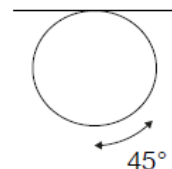

Mimesi

Collection: Verso
Designer: Giulia Liverani
Year: 2025