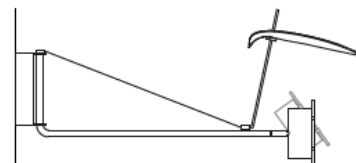

Stilla Wall Braccio 60

Collection: Stilla
Designer: Giulia Liverani, Alessia Degrandi
Year: 2023

Common features

Type	Wall
Mounting	Indoor
IP	IP40
Dimension	60x33x25cm
Height	-
Material	Steel, PP
Weight	3kg
Light sources	2x G4 12V 35mm max 4W
Power	12W
Input	100-240V
Interchangeable	yes
Dimmable	no, onboard controller for one of the bulb
Pack	20x20x60cm
Pack weight	4kg
HS code	94051040

Code	Color	Color Temperature	Lumen	Optics	Price VAT exc.
STLBN60	Black matt	-	-	-	€ 368,85
STLBGR60	Beige RAL0808005	-	-	-	€ 368,85
STLBN60-C	Black matt	-	-	-	€ 368,85
STLBGR60-C	Beige RAL0808005	-	-	-	€ 368,85

Customizations	Available	Price VAT exc.
Custom cable length	yes	code "-C"
Custom finishing	yes	10%
Driver DALI	no	
On/off driver on board	yes	

OliveLab SRL
sales@olivelab.it
www.olivelab.it