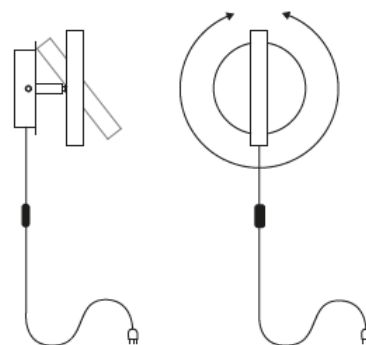

Do1 Wall Cable

Collection: Do1
Designer: Giulia Liverani
Year: 2021

Common features

Type: Wall lamp
Mounting: Indoor
IP: IP40
Dimension: 12x9cm
Height: -
Material: Aluminium, steel
Weight: 0,70kg
Light sources: 1x LED changeable
Power: 5W
Input: 220-240V
Interchangeable: yes
Dimmable: no
Pack: 15x15x11cm
Pack weight: 1kg
HS code: 94051040

Code	Color	Color Temperature	Lumen	Optics	Price VAT exc.
D01WB30-C	White matt	3000K CRI90	380	45°	€ 209,02
D01WB27-C	White matt	2700K CRI90	350	45°	€ 209,02
D01WN30-C	Black matt	3000K CRI90	380	45°	€ 209,02
D01WN27-C	Black matt	2700K CRI90	350	45°	€ 209,02
D01WBO30-C	Black matt, brushed gold	3000K CRI90	380	45°	€ 217,21
D01WBO27-C	Black matt, brushed gold	2700K CRI90	350	45°	€ 217,21
D01WNO30-C	White matt, brushed gold	3000K CRI90	380	45°	€ 217,21
D01WNO27-C	White matt, brushed gold	2700K CRI90	350	45°	€ 217,21

Customizations	Available	Price VAT exc.
Custom cable length	yes	same
Custom finishing	yes	10%, min 20€
Driver DALI	no	
On/off driver on board	no	

OliveLab SRL
sales@olivelab.it
www.olivelab.it