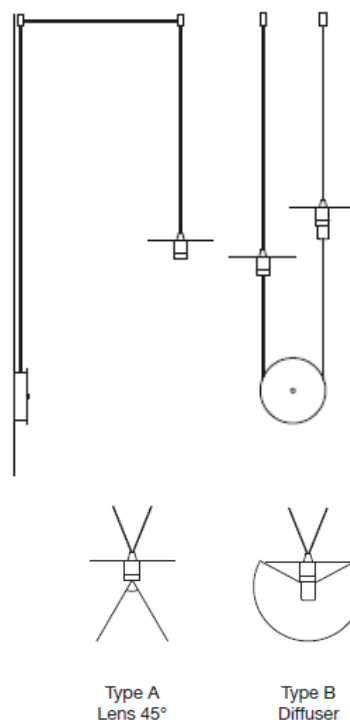

Do2 Pendant Singolo 24

Collection: Do2
Designer: Giulia Liverani
Year: 2024

Common features

Type: Pendant
Mounting: Indoor
IP: IP20
Dimension: 11x7cm (diffuser), 11x5cm (lens)
Height: 400cm
Material: Steel, aluminium
Weight: 1,3kg
Light sources: 2x LED
Power: 5W 1050mA
Input: 220-240V
Interchangeable: yes
Dimmable: yes
Pack: 25x25x11
Pack weight: 1,5kg
HS code: 94051040

Codice	Colore	Temperatura di Colore	Lumen	Ottiche	Prezzo IVA escl.
D02P24N2L30	Black matt	3000K CRI90	390	2x45°	€ 319,67
D02P24N2L27	Black matt	2700K CRI90	350	2x45°	€ 319,67
D02P24N2D30	Black matt	3000K CRI90	390	2xDiffuser	€ 319,67
D02P24N2D27	Black matt	2700K CRI90	350	2xDiffuser	€ 319,67
D02P24N1L1D30	Black matt	3000K CRI90	390	1x45° 1xDiff	€ 319,67
D02P24N1L1D27	Black matt	2700K CRI90	350	1x45° 1xDiff	€ 319,67
D02P24B2L30	White matt	3000K CRI90	390	2x45°	€ 319,67
D02P24B2L27	White matt	2700K CRI90	350	2x45°	€ 319,67
D02P24B2D30	White matt	3000K CRI90	390	2xDiffuser	€ 319,67
D02P24B2D27	White matt	2700K CRI90	350	2xDiffuser	€ 319,67
D02P24B1L1D30	White matt	3000K CRI90	390	1x45° 1xDiff	€ 319,67
D02P24B1L1D27	White matt	2700K CRI90	350	1x45° 1xDiff	€ 319,67

Customizations	Available	Price VAT exc.
Custom cable length	yes	50€
Custom color	yes	10%
Driver DALI	yes	50€
On/off driver on board	yes	
Extra optics	yes	12€ cad
Wall ceiling rose	no	-
Extra decentralizer	yes	8,20€ cad

OliveLab SRL
sales@olivelab.it
www.olivelab.it