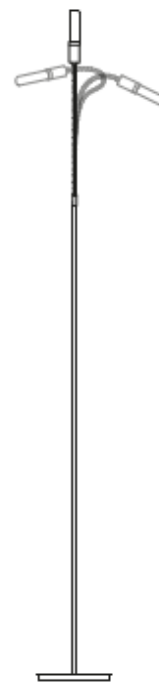

### Common features

Type Floor lamp  
Mounting Indoor  
IP IP20  
Dimension 18cm  
Height 142cm  
Material Steel, aluminium  
Weight 2kg  
Light sources 1x LED changeable  
Power 5W 1050mA  
Input 220-240V  
Interchangeable yes  
Dimmable yes, touch on the base  
Pack 20x20x120cm  
Pack weight 2,5kg  
HS code 94052040