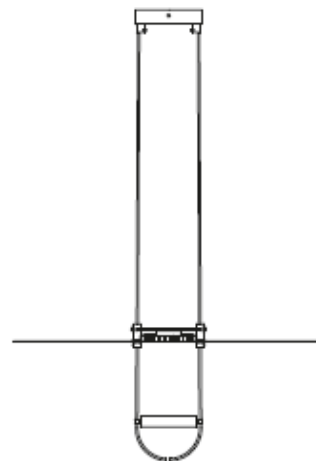

### Common features

Type: Pendant  
 Mounting: Indoor  
 IP: IP20  
 Dimension: 50cm  
 Height: 160cm (adjustable during installation)  
 Material: Steel, brass  
 Weight: 6kg  
 Light sources: 2x LED  
 Power: 40W (LED 12,3W)  
 Input: 220-240V  
 Interchangeable: no  
 Dimmable: yes  
 Pack: 75x75x11cm  
 Pack weight: 8kg  
 HS code: 94051040