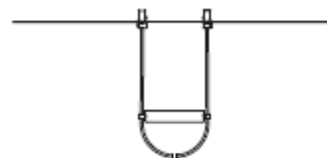

Do3 Ceiling 50

Collection: Do3
Designer: Giulia Liverani
Year: 2025

Common features

Type	Ceiling
Mounting	Indoor
IP	IP20
Dimension	50cm
Height	25cm
Material	Steel, brass
Weight	5kg
Light sources	1x LED
Power	32W (LED 12W)
Input	180-240V
Interchangeable	yes
Dimmable	yes
Pack	75x75x11cm
Pack weight	6kg
HS code	94051040

Code	Color	Color Temperature	Lumen	Optics	Price VAT exc.
D03C50BO30	White matt, brass	3000K CRI90	2250	-	€ 336,07
D03C50BO27	White matt, brass	2700K CRI90	2250	-	€ 336,07
D03C50BN30	White matt, Black matt	3000K CRI90	2250	-	€ 336,07
D03C50BN27	White matt, Black matt	2700K CRI90	2250	-	€ 336,07

Customizations	Available	Price VAT exc.
Custom cable length	yes	50€
Custom finishing	yes	10%
Driver DALI	yes	50€
On/off driver on board	no	

OliveLab SRL
sales@olivelab.it
www.olivelab.it