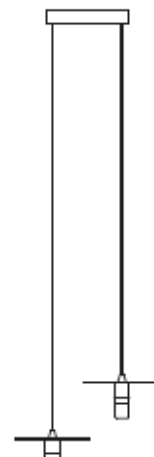

Do2 Pendant Singolo 2

Collection: Do2
Designer: Giulia Liverani
Year: 2024

Common features

Type: Pendant
Mounting: Indoor
IP: IP20
Dimension: 11x7cm (diffuser), 11x5cm (lens)
Height: 160cm, adjustable during installation
Material: Steel, aluminium
Weight: 1,3kg
Light sources: 2x LED
Power: 5W 1050mA
Input: 220-240V
Interchangeable: yes
Dimmable: no
Pack: 25x25x11
Pack weight: 1,5kg
HS code: 94051040

Codice	Colore	Temperatura di Colore	Lumen	Ottiche	Prezzo IVA escl.
D02P2N2L30	Black matt	3000K CRI90	390	2x45°	€ 286,89
D02P2N2L27	Black matt	2700K CRI90	350	2x45°	€ 286,89
D02P2N2D30	Black matt	3000K CRI90	390	2xDiffuser	€ 286,89
D02P2N2D27	Black matt	2700K CRI90	350	2xDiffuser	€ 286,89
D02P2N1L1D30	Black matt	3000K CRI90	390	1x45° 1xDiff	€ 286,89
D02P2N1L1D27	Black matt	2700K CRI90	350	1x45° 1xDiff	€ 286,89
D02P2B2L30	White matt	3000K CRI90	390	2x45°	€ 286,89
D02P2B2L27	White matt	2700K CRI90	350	2x45°	€ 286,89
D02P2B2D30	White matt	3000K CRI90	390	2xDiffuser	€ 286,89
D02P2B2D27	White matt	2700K CRI90	350	2xDiffuser	€ 286,89
D02P2B1L1D30	White matt	3000K CRI90	390	1x45° 1xDiff	€ 286,89
D02P2B1L1D27	White matt	2700K CRI90	350	1x45° 1xDiff	€ 286,89

Customizations	Available	Price VAT exc.
Custom cable length	yes	50€
Custom color	yes	10%
Driver DALI	yes	50€
On/off driver on board	no	
Extra optics	yes	12€ cad
Wall ceiling rose	no	-
Extra decentralizer	yes	8,20€ cad

OliveLab SRL
sales@olivelab.it
www.olivelab.it

olivelab_