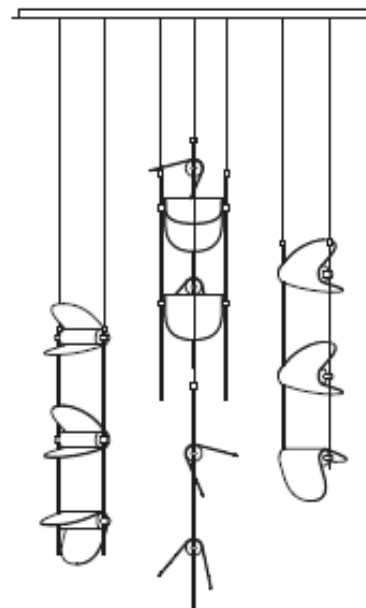

### Common features

Type: Pendant  
 Mounting: Indoor  
 IP: IP20  
 Dimension: 40cm diam  
 Height: 160cm  
 Material: Steel, Brass  
 Weight: 12kg  
 Light sources: 7 (different options)  
 Components: 3 couples of rods (50cm), 3 couples of silicon cables (110cm)  
 Power: 40W  
 Input: 220-240V  
 Interchangeable: yes  
 Dimmable: yes (0-10/DALI)  
 Pack: 75x75x15cm  
 Pack weight: 16kg  
 HS code: 94051040

### Common features

Type: Pendant  
 Mounting: Indoor  
 IP: IP20  
 Dimension: 70cm diam  
 Height: 160cm  
 Material: Steel, Brass  
 Weight: 14kg  
 Light sources: 7 (different options)  
 Components: 5 couples of rods (50cm), 5 couples of silicon cables (110cm)  
 Power: 40W  
 Input: 220-240V  
 Interchangeable: yes  
 Dimmable: yes (0-10/DALI)  
 Pack: 75x75x15cm  
 Pack weight: 18kg  
 HS code: 94051040