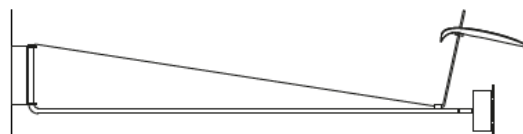

Stilla Wall Braccio 120

Collection: Stilla
Designer: Giulia Liverani, Alessia Degrandi
Year: 2023

Common features

Type	Wall
Mounting	Indoor
IP	IP40
Dimension	120x33x25cm
Height	-
Material	Steel, PP
Weight	5kg
Light sources	2x G4 12V 35mm max 4W
Power	12W
Input	100-240V
Interchangeable	yes
Dimmable	no, onboard controller for one of the bulb
Pack	20x20x120cm
Pack weight	7kg
HS code	94051040

Code	Color	Color Temperature	Lumen	Optics	Price VAT exc.
STLBN120	Black matt	-	-	-	€ 409,83
STLBGR120	Beige RAL0808005	-	-	-	€ 409,83
STLBN120-C	Black matt	-	-	-	€ 409,83
STLBGR120-C	Beige RAL0808005	-	-	-	€ 409,83

Customizations	Available	Price VAT exc.
Custom cable length	yes	code "-C"
Custom finishing	yes	10%
Driver DALI	no	
On/off driver on board	yes	

OliveLab SRL
sales@olivelab.it
www.olivelab.it