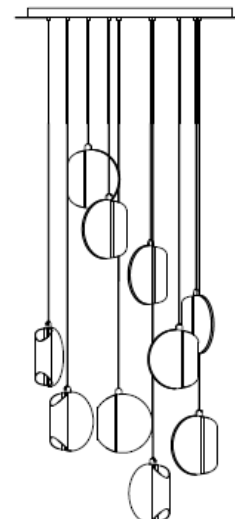

Opla Chandelier 70

Collection: Opla
Designer: Giulia Liverani
Year: 2025

Common features

Type: Pendant
Mounting: Indoor
IP: IP20
Dimension: 18cm, canopy 70cm
Height: 160 cm (adjustable during installation)
Material: Steel
Weight: 15kg
Light sources: 10xLED GU5.3 12V (bulbs not included)
Power: 6W
Input: 180-240V
Interchangeable: yes
Dimmable: no
Pack: 75X75X15cm
Pack weight: 18kg
HS code: 94051040

Code	Color	Color Temperature	Lumen	Optics	Price VAT exc.
OPLC70N	Black glossy	-	-	-	€ 1.700,00
OPLC70B	White glossy	-	-	-	€ 1.700,00
OPLC70G	Yellow NCS 2060-Y10R Lucido	-	-	-	€ 1.700,00
OPLC70R	Red NCS 3060-Y80R Lucido	-	-	-	€ 1.700,00
OPLC70A	Blue NCS 4030-R90B Lucido	-	-	-	€ 1.700,00
OPLC70MIX	Color mix	-	-	-	€ 1.850,00

Customizations	Available	Price VAT exc.
Custom cable length	yes	150€
Custom finishing	yes	10%%
Driver DALI	no	
On/off driver on board	no	

OliveLab SRL
sales@olivelab.it
www.olivelab.it