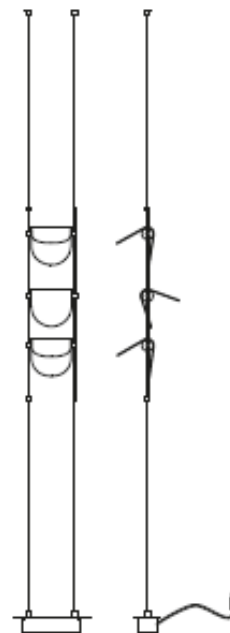

### Common features

Type: Pendant  
 Mounting: Indoor  
 IP: IP20  
 Dimension: 40cm diam  
 Height: 160cm  
 Material: Steel, Brass  
 Weight: 12kg  
 Light sources: 7 (different options)  
 Components: 3 couples of rods (50cm), 3 couples of silicon cables (110cm)  
 Power: 40W  
 Input: 220-240V  
 Interchangeable: yes  
 Dimmable: yes (0-10/DALI)  
 Pack: 75x75x15cm  
 Pack weight: 16kg  
 HS code: 94051040

### Common features

Type: Pendant  
 Mounting: Indoor  
 IP: IP20  
 Dimension: 70cm diam  
 Height: 160cm  
 Material: Steel, Brass  
 Weight: 14kg  
 Light sources: 7 (different options)  
 Components: 5 couples of rods (50cm), 5 couples of silicon cables (110cm)  
 Power: 40W  
 Input: 220-240V  
 Interchangeable: yes  
 Dimmable: yes (0-10/DALI)  
 Pack: 75x75x15cm  
 Pack weight: 18kg  
 HS code: 94051040

## Common features

Type Floor to ceiling  
 Mounting Indoor  
 IP IP20  
 Dimension 11X13cm  
 Height 300cm  
 Material Steel, brass  
 Weight 6kg  
 Light sources 3 (different options)  
 Components 1 couples of rods (50cm), 1 couples of silicon cables (110cm)  
 Power 20W  
 Input 220-240V  
 Interchangeable yes  
 Dimmable no  
 Pack 10x10x100cm  
 Pack weight 7kg  
 HS code 94052040