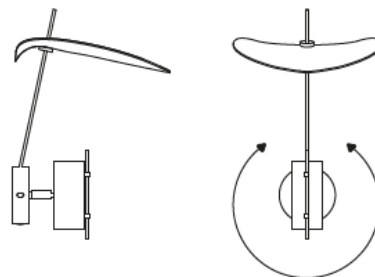

Stilla Wall

Collection: Stilla
Designer: Giulia Liverani, Alessia Degrandi
Year: 2023

Common features

Type: Wall lamp
Mounting: Indoor
IP: IP40
Dimension: 33x25cm
Height: -
Material: Steel, PP
Weight: 1,5kg
Light sources: 2x G4 12V 35mm max 4W
Power: 12W
Input: 100-240V
Interchangeable: yes
Dimmable: no, onboard controller for one of the bulb
Pack: 25x25x11cm
Pack weight: 2kg
HS code: 94051040

Code	Color	Color Temperature	Lumen	Optics	Price VAT exc.
STLWN	Black matt	-	-	-	€ 217,21
STLWGR	Beige RAL0808005	-	-	-	€ 217,21
STLWN-C	Black matt	-	-	-	€ 217,21
STLWGR-C	Beige RAL0808005	-	-	-	€ 217,21

Customizations	Available	Price VAT exc.
Custom cable length	yes	codice "-C"
Custom finishing	yes	10%
Driver DALI	no	
On/off driver on board	yes	

OliveLab SRL
sales@olivelab.it
www.olivelab.it